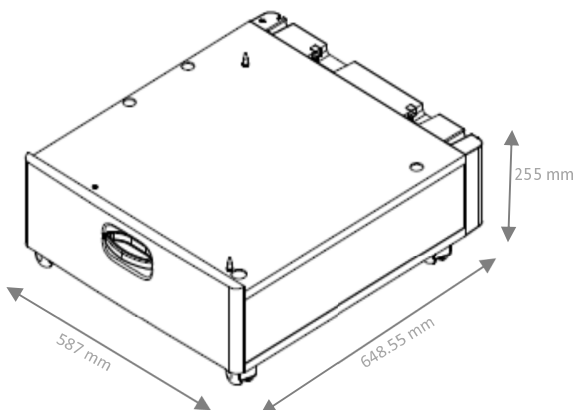

MP C501SPF Series

- Ricoh EDP Code: 933387 / Low Cabinet 54
- fm Code: 2.252.734000
- Width/Depth/Height (Unit): 587 x 648,55 x 255 mm
- Width/Depth/Height (Box): 700 x 650 x 200 mm
- Net Weight: 16 kg
- Gross Weight: 18 kg
- Quantity per pallet: 20